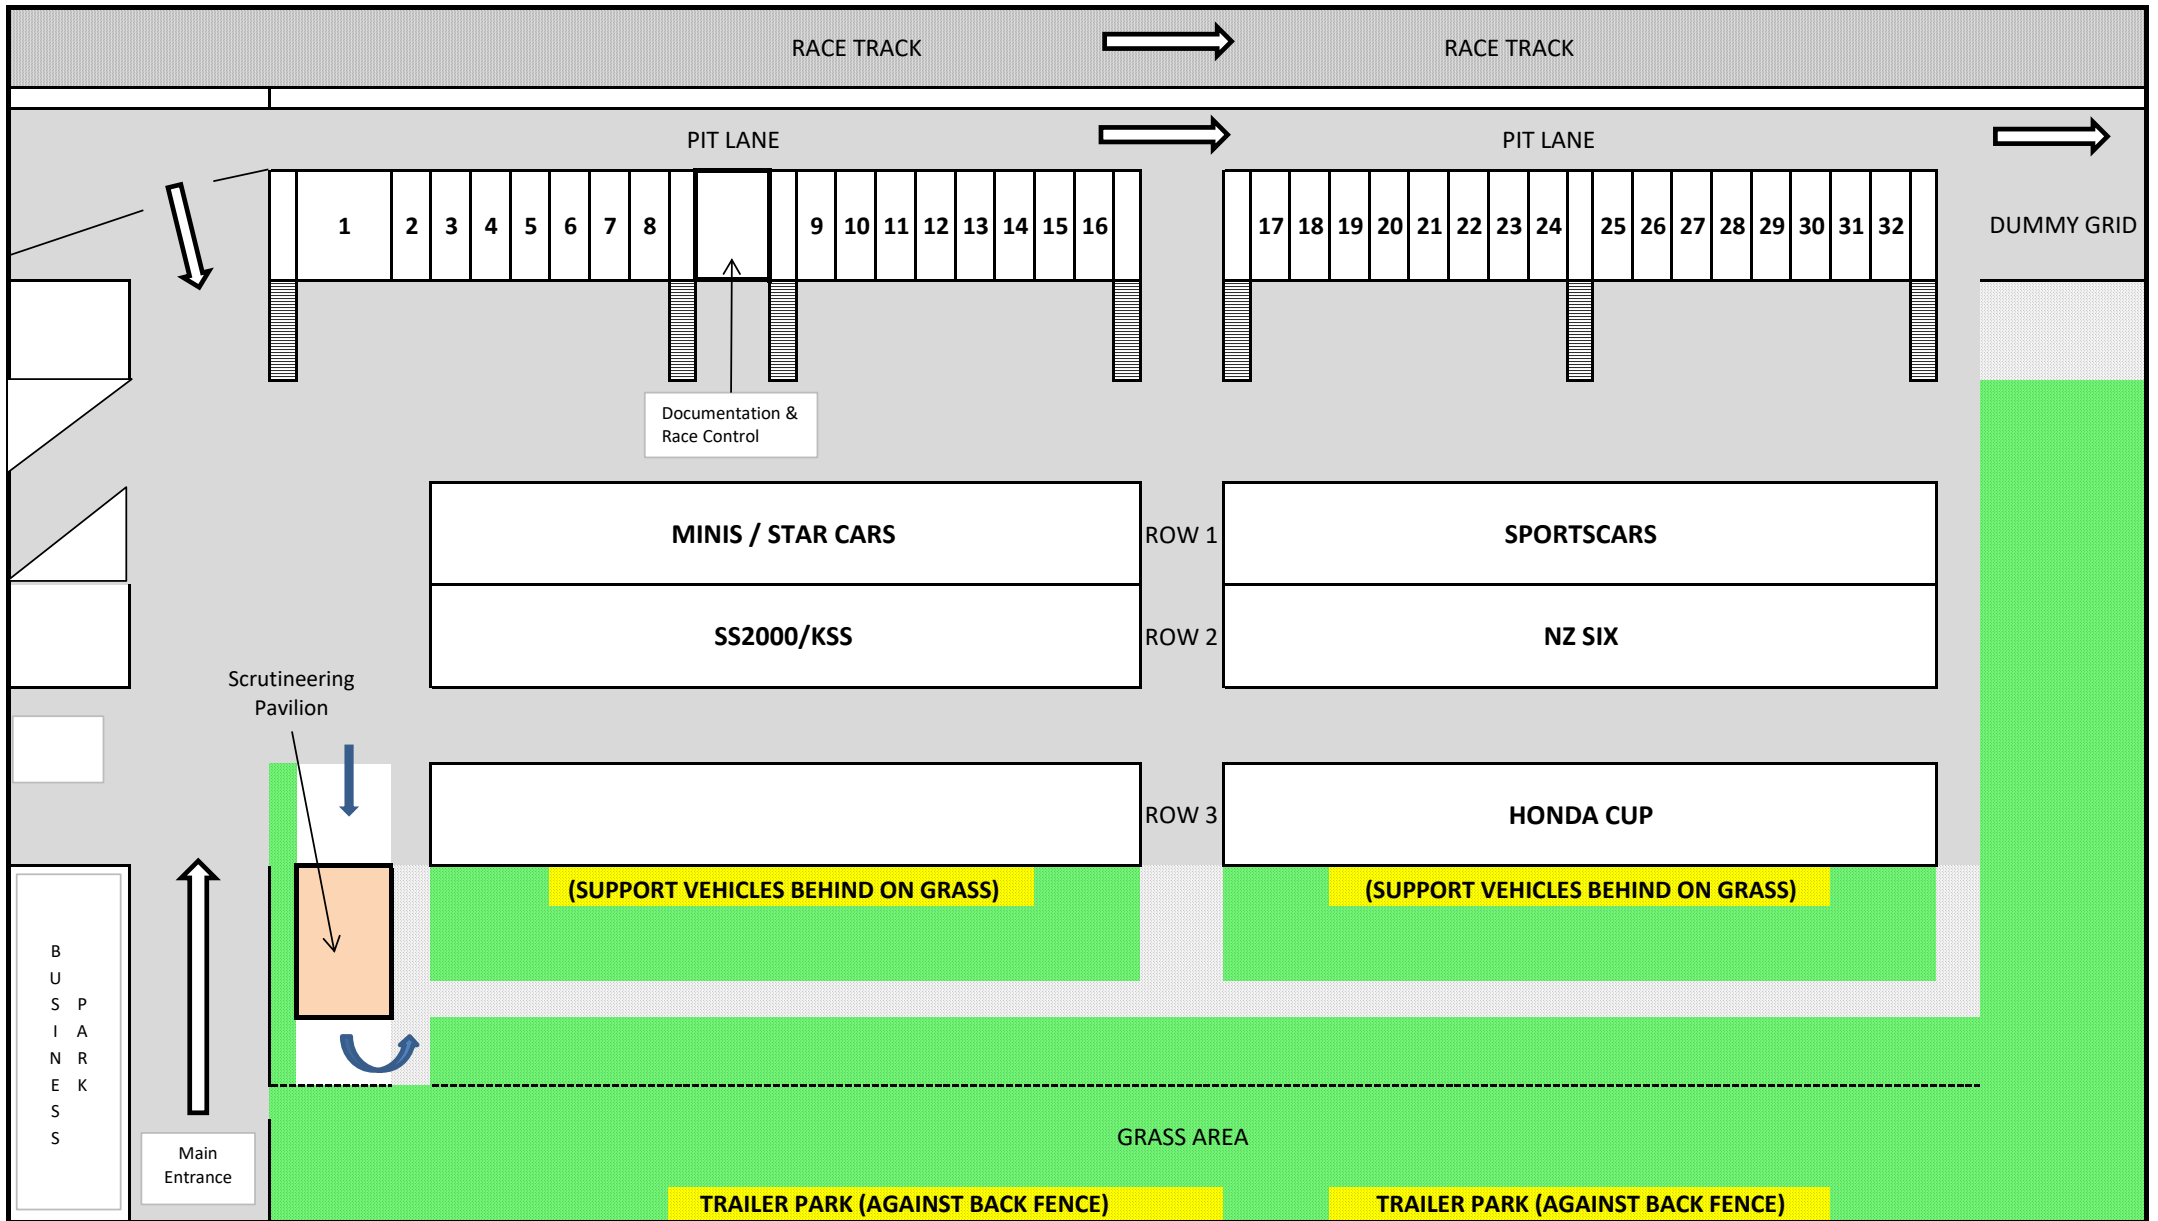

PIT PADDOCK LAYOUT - TAUPO

18/19 November 2017

PLEASE BE CONSIDERATE OF OTHERS WITH YOUR SET-UP AND BY PARKING YOUR TRAILERS DOWN THE BACK BY THE OFF HIGHWAY